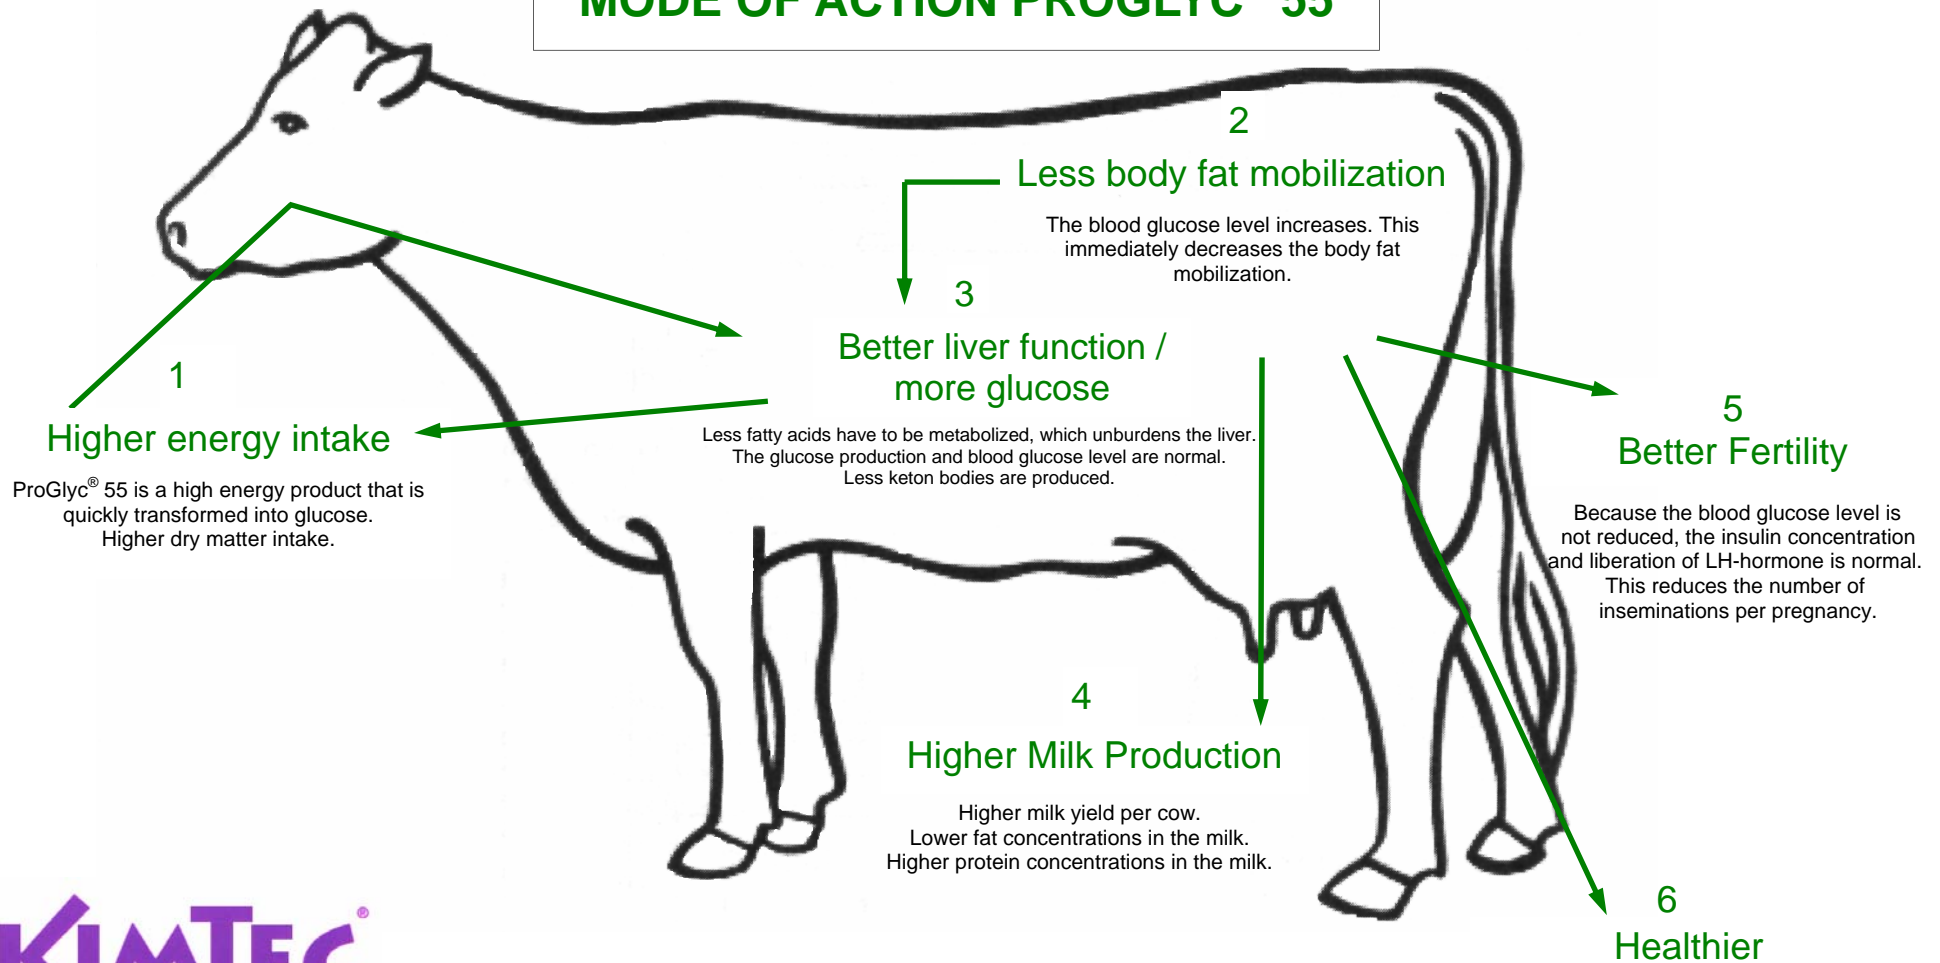

background information

AM57021

MODE OF ACTION PROGLYC® 55

KIMTEC[®]

a m e r i c a

Tel: +31-167-522121

Email: info@kimtecamerica.com